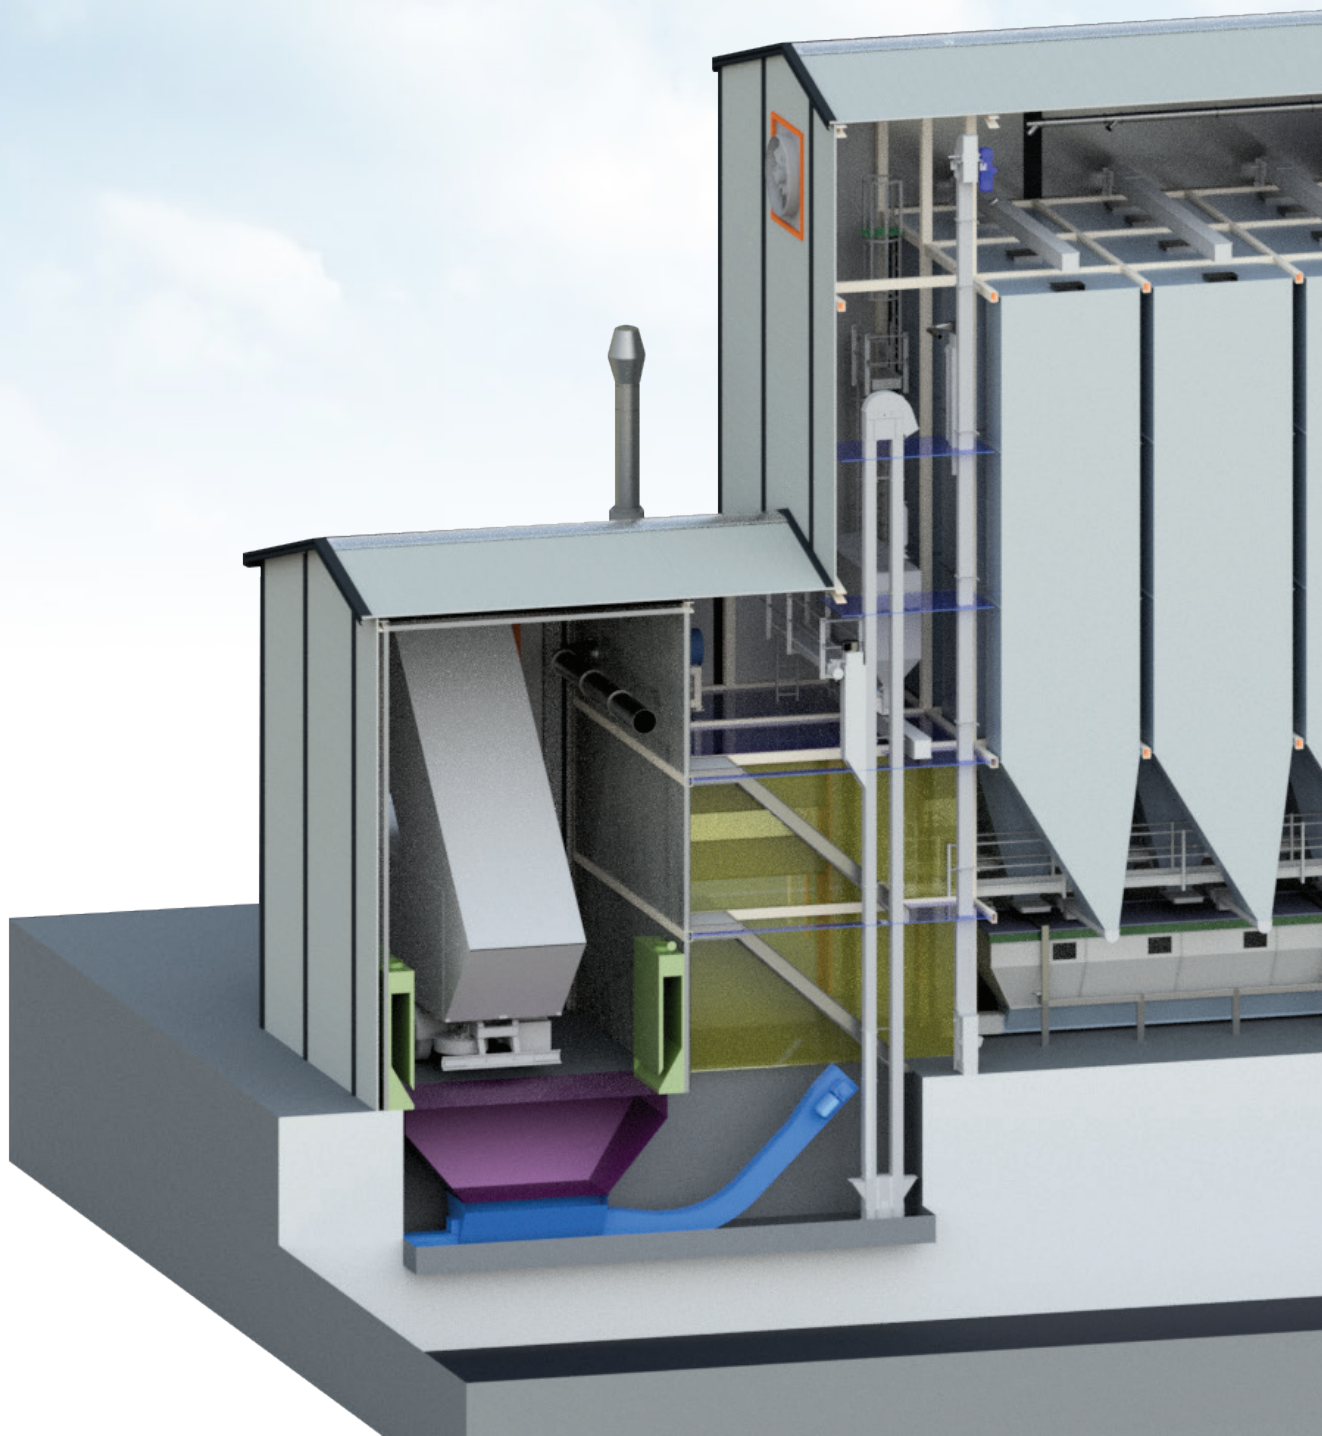

**Big Dutchman's Feed-mill-on-farm** is built to last; **an all-in-one modular technology** that is state-of-the-art, empowers farm owners with feed-level data from the mill.

Designed by **experienced** millers and engineers; Big Dutchman's **affordable** feed-mill-on-farm can integrate with the cloud-based software, BFN-Fusion, and enable owners to monitor feed level, control climate, cleaning systems, service lifts and more.