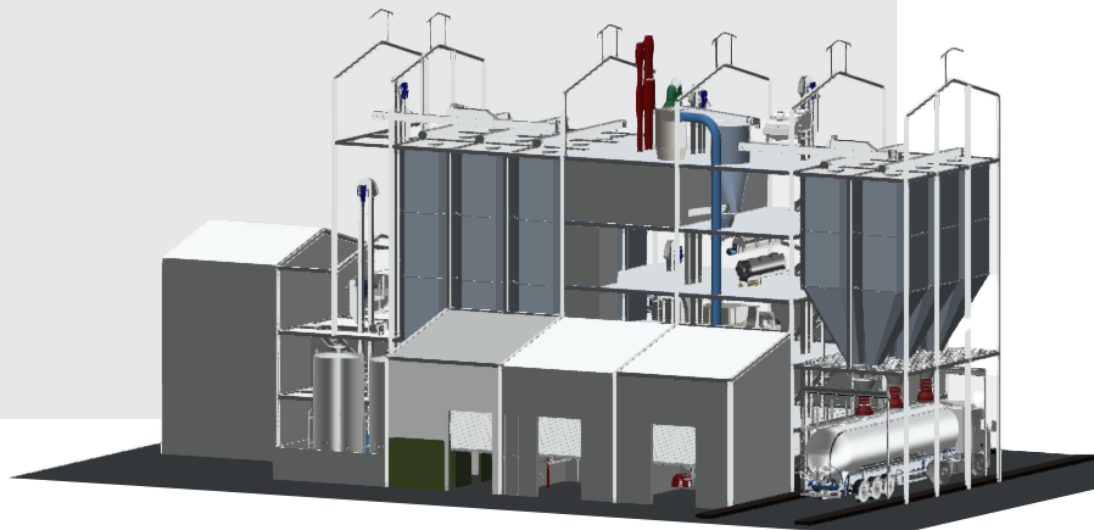

Big Dutchman's Feed-mill-on-farm is built to last; **an all-in-one modular technology** that is state-of-the-art, empowers farm owners with feed-level data from the mill.

Designed by **experienced** millers and engineers; Big Dutchman's **affordable** feed-mill-on-farm can integrate with the cloud-based software, BFN-Fusion, and enable owners to monitor feed level, control climate, cleaning systems, service lifts and more.

Advantages:

- Reduce cost on animal feed
- Reduce transportation cost
- Better control of feed ingredients; safe for livestock
- Increase livestock performance
- Holistic farm management: a circular economy
- Time-saving, quick Installation